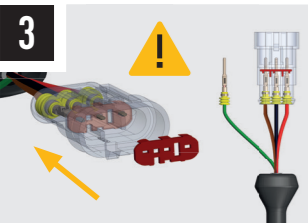

ELECTRICAL CONNECTION

TRIPLE-R 750

TRIPLE-R 750 ELITE / WIDE

TRIPLE-R 750 BEACON

Please refer to the instructions included with the lamps.

LAMP CONNECTOR INFORMATION

TRIPLE-R POSITION LIGHT FUNCTION (OPTIONAL)

BROWN WIRE
AMBER POSITION LIGHT

GREEN WIRE
WHITE POSITION LIGHT

1

2

3

4

E9 UNECE REGULATIONS

Please scan the QR code to view all UNECE Certificates and information.

CANBUS INTEGRATION (SOLD SEPERATELY)

For vehicles where it is not possible to locate a 12V high beam signal, it will be necessary to take the high beam signal from the vehicle's CAN system. For connection options please visit the Lazer Lamps website, or contact your nearest dealer.