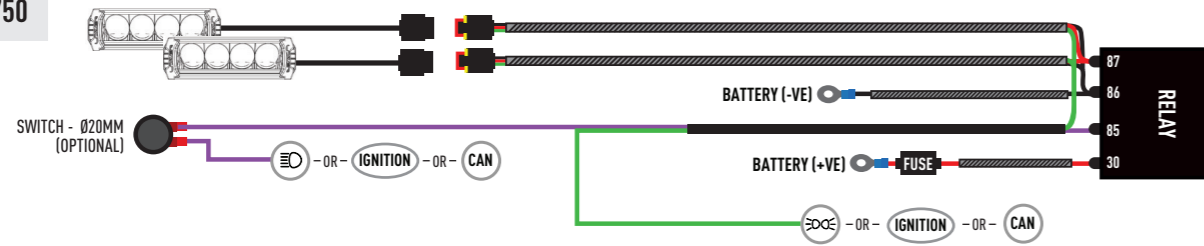

ELECTRICAL CONNECTION

TRIPLE-R 750

TRIPLE-R 750 ELITE / WIDE

TRIPLE-R 750 BEACON

Please refer to the instructions included with the lamps.

LAMP CONNECTOR INFORMATION

TRIPLE-R POSITION LIGHT FUNCTION (OPTIONAL)

BROWN WIRE
AMBER POSITION LIGHT

GREEN WIRE
WHITE POSITION LIGHT

1

2

3

4

E9 UNECE REGULATIONS

Please scan the QR code to view all UNECE Certificates and information.

CANBUS INTEGRATION (SOLD SEPERATELY)

For vehicles where it is not possible to locate a 12V high beam signal, it will be necessary to take the high beam signal from the vehicle's CAN system. For connection options please visit the Lazer Lamps website, or contact your nearest dealer.

TRIPLE-R 750 FITTING INSTRUCTIONS

WHAT'S INCLUDED

- 4x Grille Mounting Brackets
- 4x Cutting Guides
- Anti-Theft Fasteners & Key
- Fitting Instructions

Additionally - Kit Includes:

- 2x Triple-R 750 LED Lights
- 1x Two-Lamp Wiring Kit