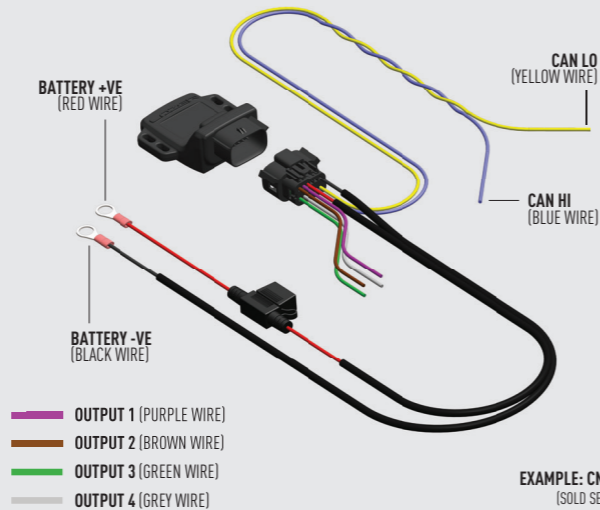

ELECTRICAL CONNECTION

TRIPLE-R 750

TRIPLE-R 750 ELITE / WIDE

TRIPLE-R 750 BEACON

Please refer to the instructions included with the lamps.

LAMP CONNECTOR INFORMATION

TRIPLE-R POSITION LIGHT FUNCTION (OPTIONAL)

BROWN WIRE
AMBER POSITION LIGHT

GREEN WIRE
WHITE POSITION LIGHT

1

2

3

4

E9 UNECE REGULATIONS

Please scan the QR code to view all UNECE Certificates and information.

CANBUS INTEGRATION (SOLD SEPERATELY)

For vehicles where it is not possible to locate a 12V high beam signal, it will be necessary to take the high beam signal from the vehicle's CAN system. For connection options please visit the Lazer Lamps website, or contact your nearest dealer.

TRIPLE-R 750 FITTING INSTRUCTIONS

WHAT'S INCLUDED

- 4x Grille Mounting Brackets
- 4x Cutting Guides
- Anti-Theft Fasteners & Key
- Fitting Instructions

Additionally - Kit Includes:

- 2x Triple-R 750 LED Lights
- 1x Two-Lamp Wiring Kit