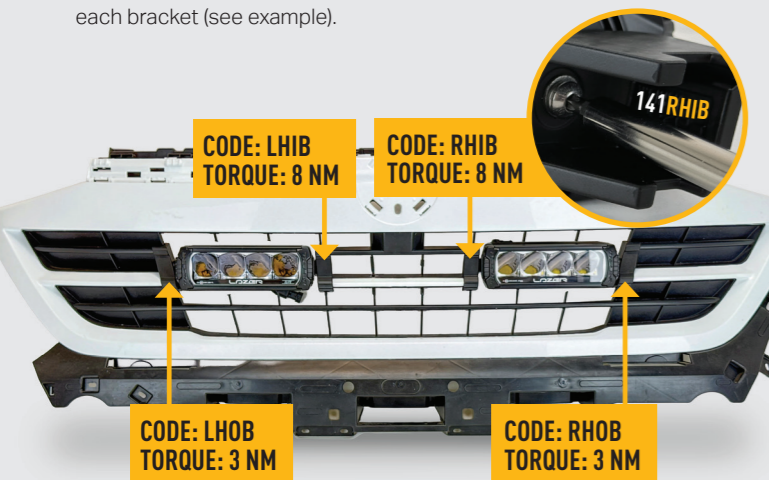

TRIPLE-R 750 FITTING INSTRUCTIONS

WHAT'S INCLUDED

- 4x Grille Mounting Brackets
- 4x Cutting Guides
- Anti-Theft Fasteners & Key
- Fitting Instructions

Additionally - Kit Includes:

- 2x Triple-R 750 LED Lights
- 1x Two-Lamp Wiring Kit

TOOLS REQUIRED

TORQUE VALUES

The code is written on the inside of each bracket (see example).

INSTALLATION PROCESS - Install should be completed with the grille left on the vehicle.