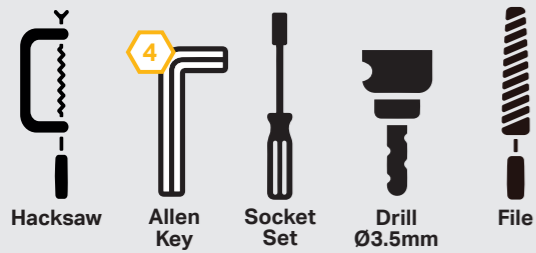

TRIPLE-R 750 FITTING INSTRUCTIONS

WHAT'S INCLUDED

- 4x Grille Mounting Brackets
- 4x Cutting Guides
- Anti-Theft Fasteners & Key
- Fitting Instructions

Additionally - Kit Includes:

- 2x Triple-R 750 LED Lights
- 1x Two-Lamp Wiring Kit

TOOLS REQUIRED

TORQUE VALUES

The code is written on the inside of each bracket (see example).

INSTALLATION PROCESS - Install should be completed with the grille left on the vehicle.