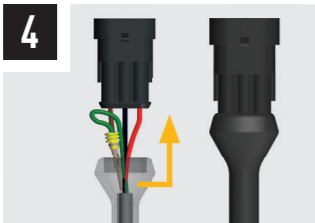

ELECTRICAL CONNECTION

TRIPLE-R 750

TRIPLE-R 750 ELITE / WIDE

TRIPLE-R 750 BEACON

Please refer to the instructions included with the lamps.

LAMP CONNECTOR INFORMATION

TRIPLE-R POSITION LIGHT FUNCTION (OPTIONAL)

BROWN WIRE
AMBER POSITION LIGHT

GREEN WIRE
WHITE POSITION LIGHT

1

2

3

4

E9 UNECE REGULATIONS

Please scan the QR code to view all UNECE Certificates and information.

CANBUS INTEGRATION (SOLD SEPERATELY)

For vehicles where it is not possible to locate a 12V high beam signal, it will be necessary to take the high beam signal from the vehicle's CAN system. For connection options please visit the Lazer Lamps website, or contact your nearest dealer.