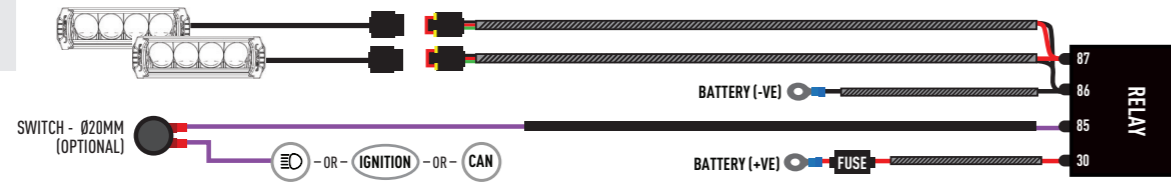

ELECTRICAL CONNECTION

TRIPLE-R 750

TRIPLE-R 750 ELITE / WIDE

TRIPLE-R 750 BEACON

Please refer to the instructions included with the lamps.

LAMP CONNECTOR INFORMATION

TRIPLE-R POSITION LIGHT FUNCTION (OPTIONAL)

BROWN WIRE
AMBER POSITION LIGHT

GREEN WIRE
WHITE POSITION LIGHT

1

2

3

4

E9 UNECE REGULATIONS

Please scan the QR code to view all UNECE Certificates and information.

CANBUS INTEGRATION (SOLD SEPERATELY)

For vehicles where it is not possible to locate a 12V high beam signal, it will be necessary to take the high beam signal from the vehicle's CAN system. For connection options please visit the Lazer Lamps website, or contact your nearest dealer.