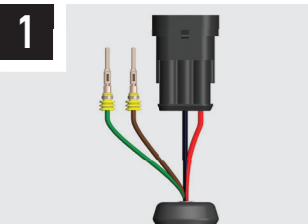

ELECTRICAL CONNECTION

TRIPLE-R 750

TRIPLE-R 750 ELITE / WIDE

TRIPLE-R 750 BEACON

Please refer to the instructions included with the lamps.

LAMP CONNECTOR INFORMATION

TRIPLE-R POSITION LIGHT FUNCTION (OPTIONAL)

BROWN WIRE
AMBER POSITION LIGHT

GREEN WIRE
WHITE POSITION LIGHT

1

2

3

4

E9 UNECE REGULATIONS

Please scan the QR code to view all UNECE Certificates and information.

CANBUS INTEGRATION (SOLD SEPERATELY)

For vehicles where it is not possible to locate a 12V high beam signal, it will be necessary to take the high beam signal from the vehicle's CAN system. For connection options please visit the Lazer Lamps website, or contact your nearest dealer.